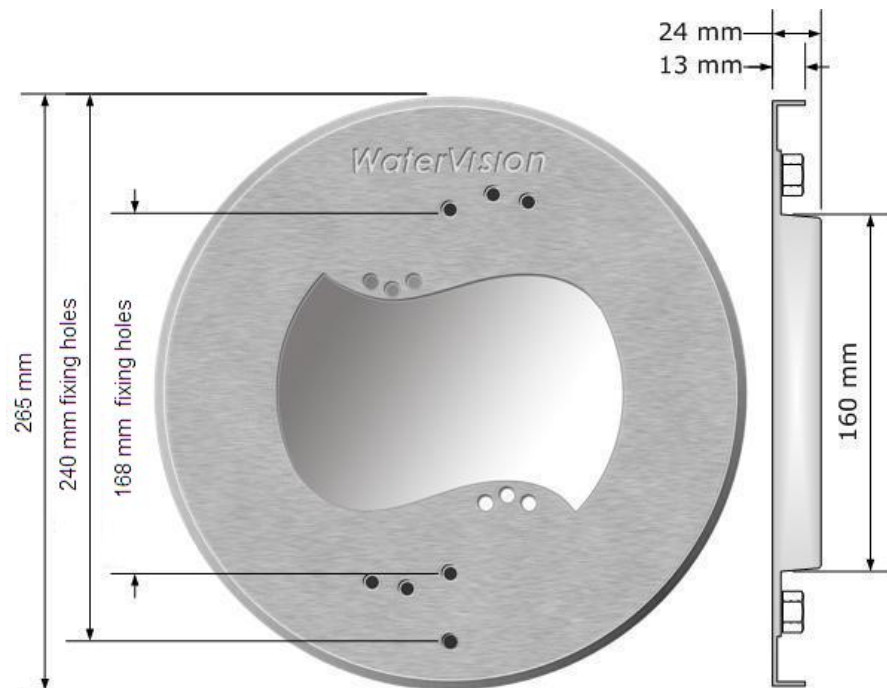

#### Never too late to change

The WV15 fits, due to its compact size, in every standard recessed housing in the wall. The costs of installation are practically negligible. As experienced "relamper" (every 1000 Hour), replacing is just a matter of changing your current bulbs for WaterVision LED underwater fixtures. And with the WaterVision cast resin cable joint the WV15 fixtures are easily connectable to your current cables.

#### The technique behind the WV15

The WV15 is based on Light Emitting Diodes – LEDs -, the most economical light source available. Patented Nanopower® Modulation techniques combined with the MultiMirror® optics realise that every ray of light will find its way easily through the water. The result is that the water transports the light and the water comes alive!

## Dimensions and mechanical compatibility:

The dimension and mechanical connections are compatible with most swimming pool lights so the WV15 LED fixture can easily substitute existing light. The WV is slim and less thick than every other halogen fixture.